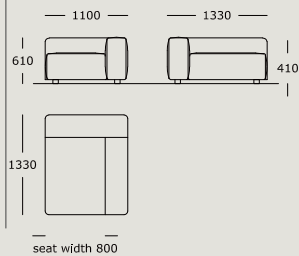

Module 2
Small, high arm, right XL
Back cushions not included