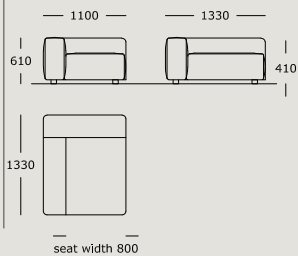

PONTONE

Module 1
Small, high arm, left XL
Back cushions not included